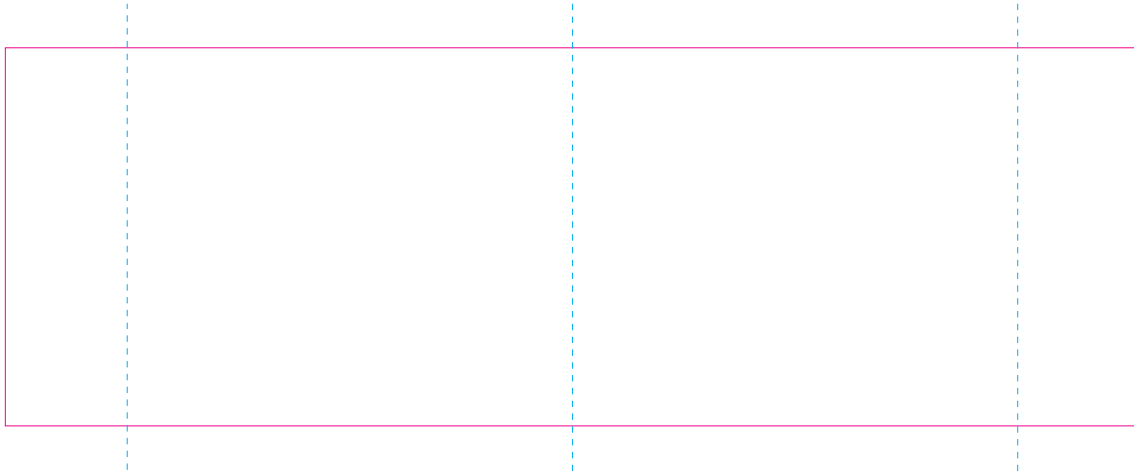

# RS

With rotary screen printing technology the product can only be printed on the opposite side of the handle, please do not position the design on the right or left handed side.

— Edge of graphics

- - - centerlines

resolution: min. 300 DPI

colours: CMYK

formats: TIFF, PDF, EPS, AI, CDR

The pink outline the maximum size of graphic visible on the product.

The blue dash line indicates the center line of the left, right and middle side of object.