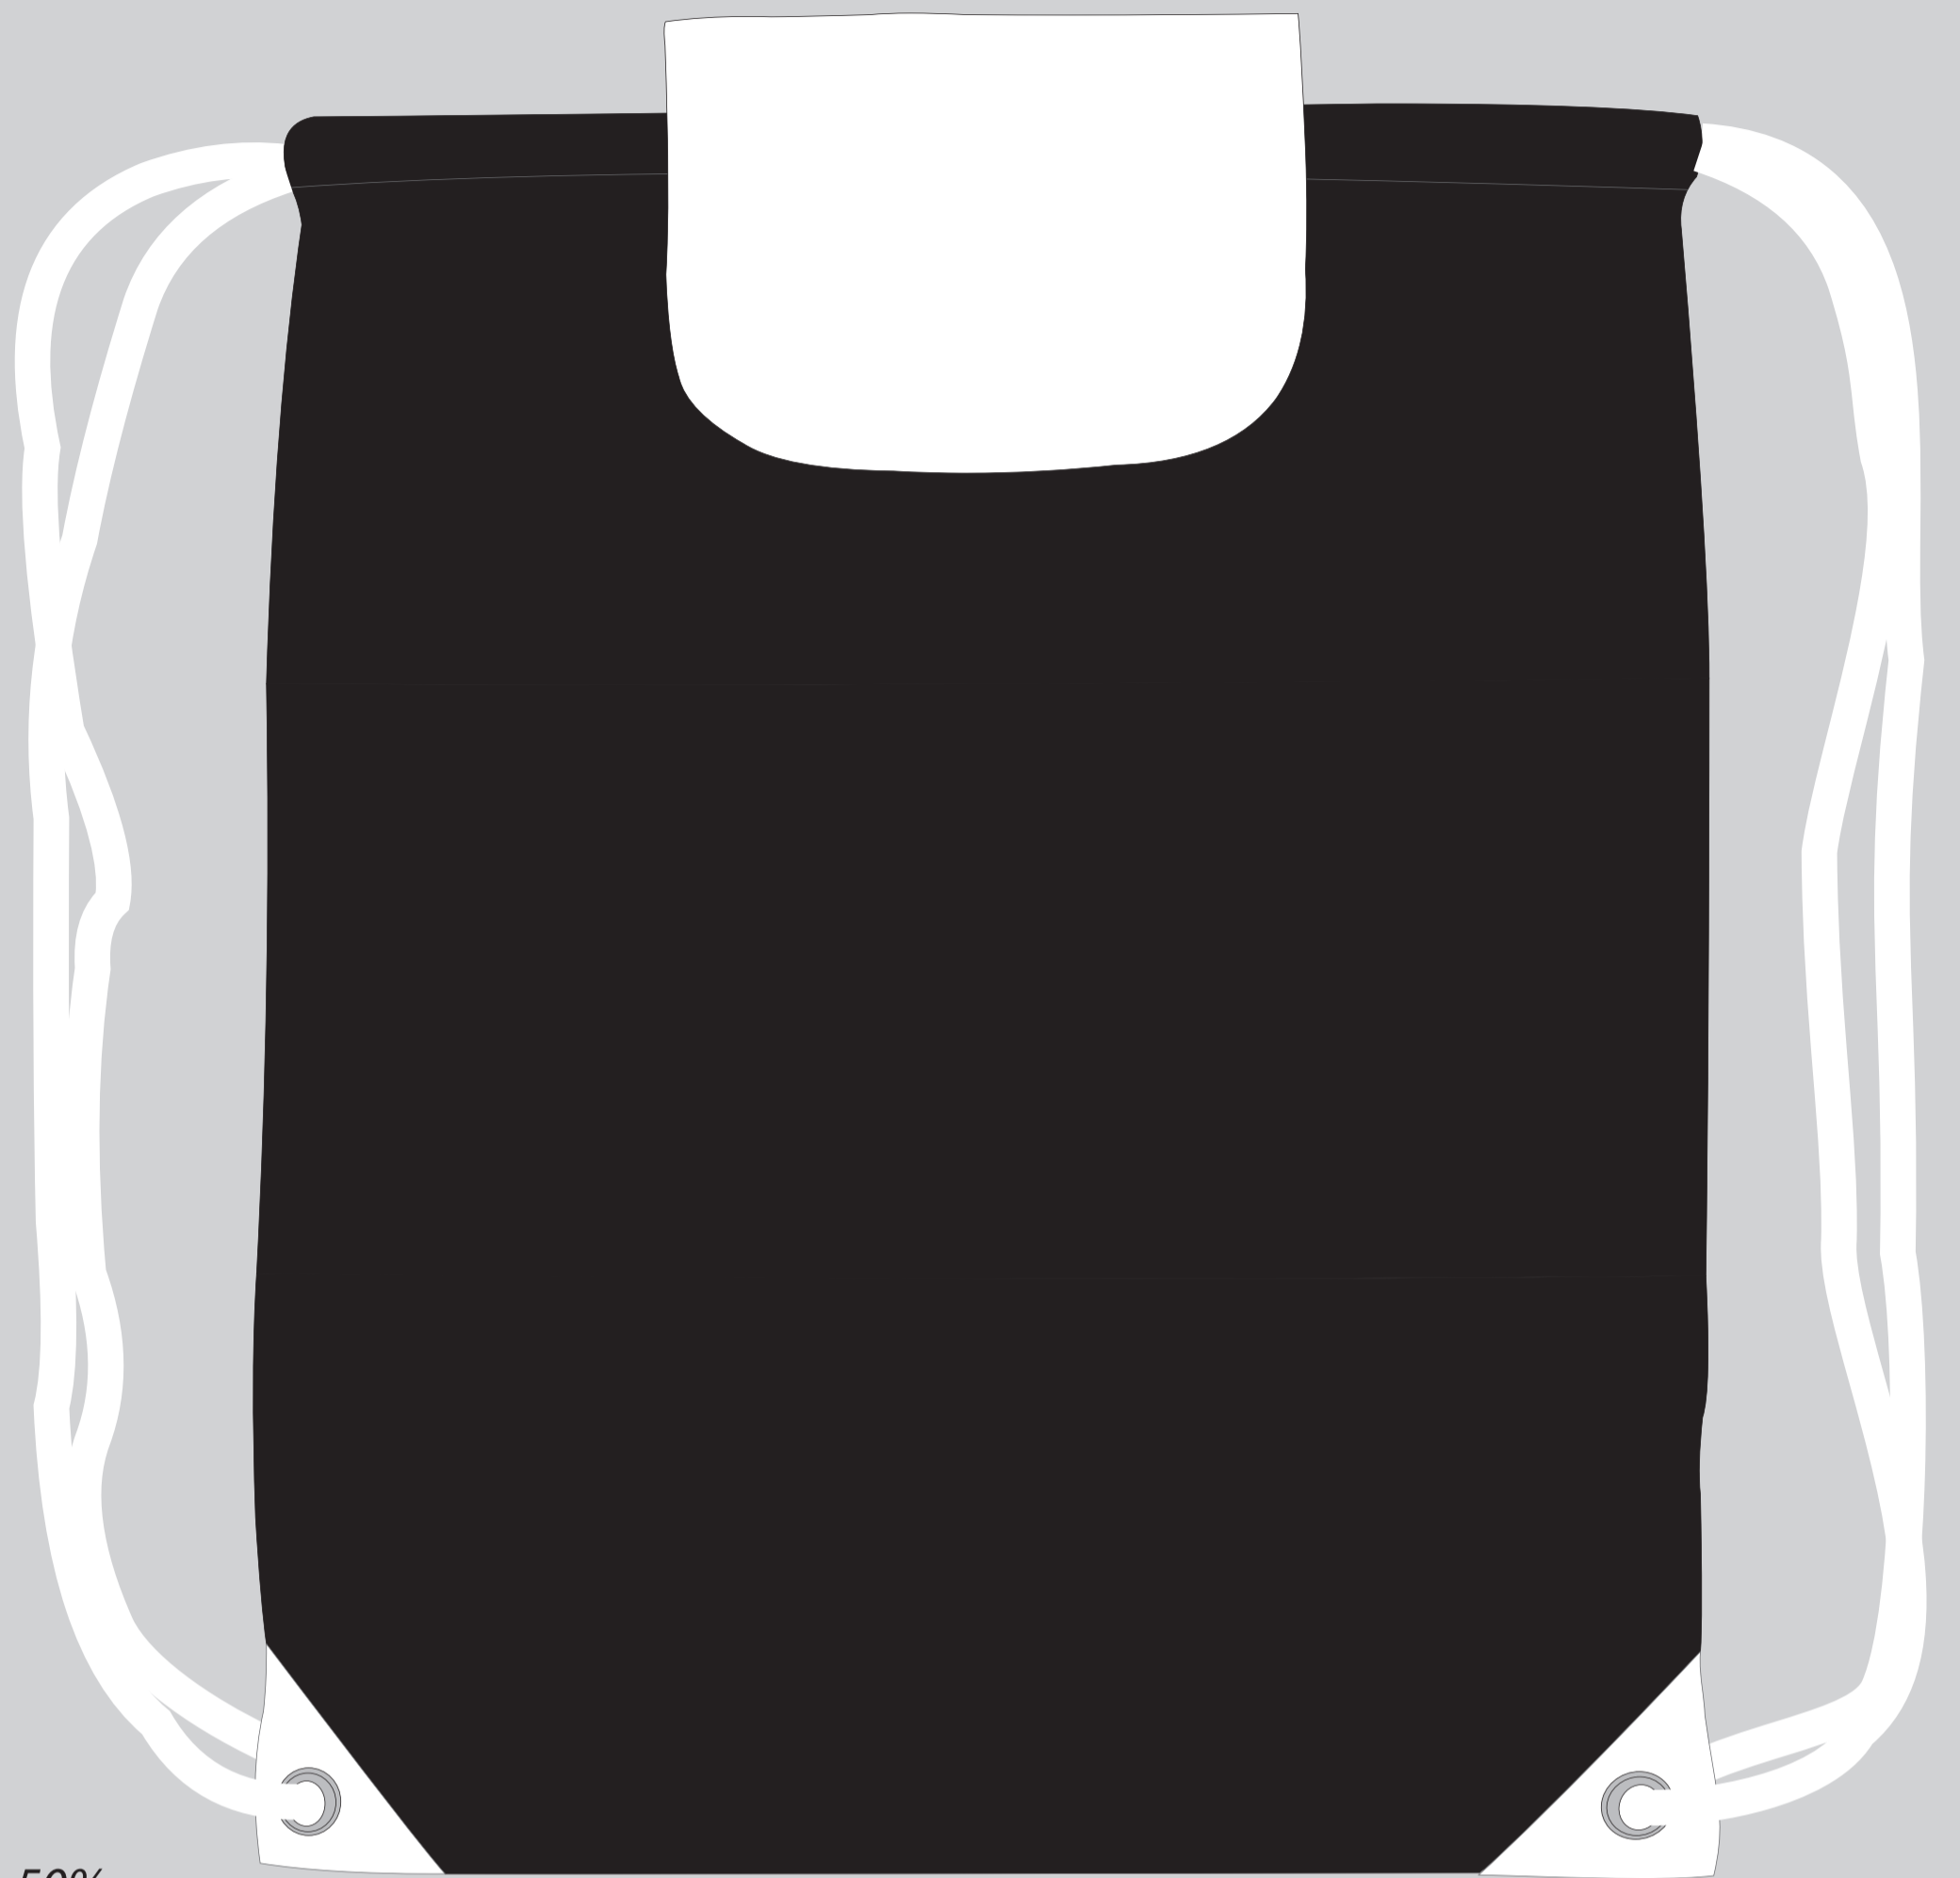

Impression of end result

Colour(s) of item: black/white

Colour(s) of imprint:

Size of imprint: 240x250 mm

Position of imprint: centered

50%

Artwork